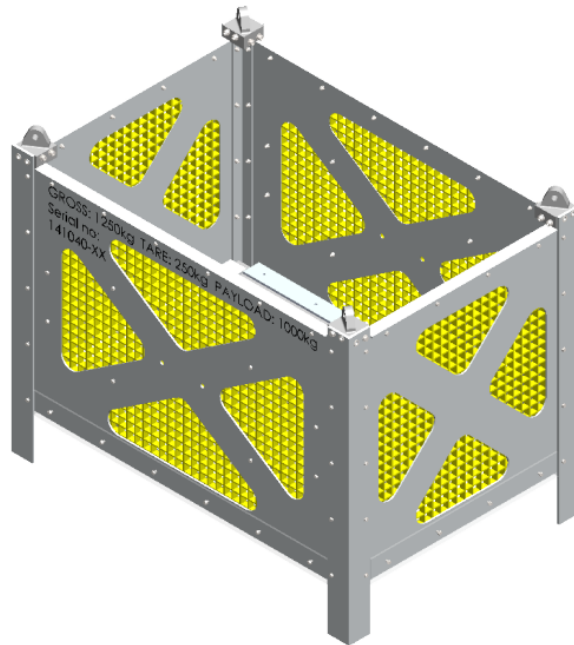

# Small Subsea Basket

Robust small aluminium Subsea basket, designed according to DNV 2-.7-3 R60. 4.75T Shackles in pad eyes.

## Specifications

|               |                      |
|---------------|----------------------|
| External Size | 1586 x 1087 x 1320mm |
| Internal Size | 1386 x 887 x 906mm   |
| Gross         | 1250kg               |
| Tare          | 250kg                |
| Payload       | 1000kg               |
| Material      | Aluminium            |