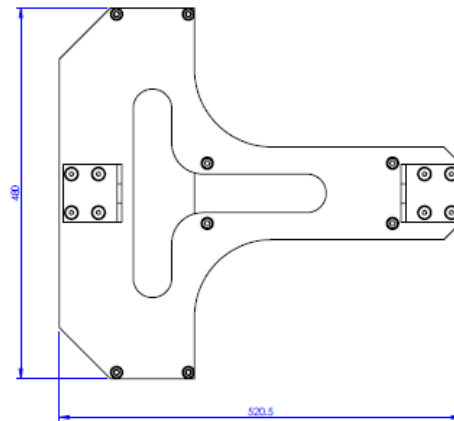

# R2 Sonic 2024 Mounting Bracket

## Key Features

Mounts with Schilling HD & UHD 3 frame

## Specifications

Dimensions	480 x 520.5 x 277mm
Weight in air	19kg
Weight in water	11kg