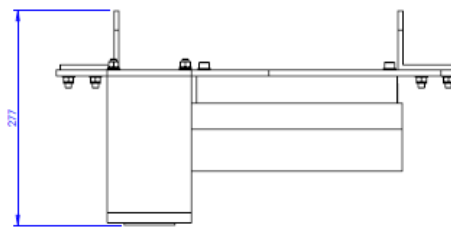

R2 Sonic 2024 Mounting Bracket

Key Features

Mounts with Schilling HD & UHD 3 frame

Specifications

Dimensions	480 x 520.5 x 277mm
Weight in air	19kg
Weight in water	11kg