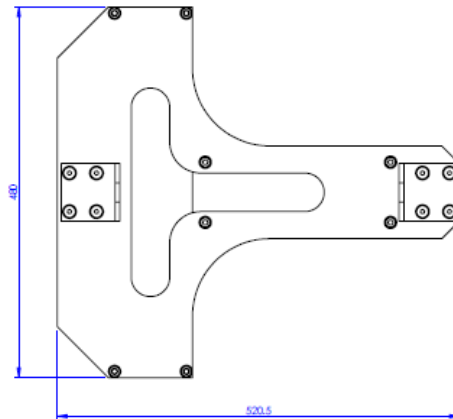

R2 Sonic 2024 Mounting Bracket

Key Features

Mounts with Schilling HD & UHD 3 frame

Specifications

Dimensions	480 x 520.5 x 277mm
Weight in air	19kg
Weight in water	11kg