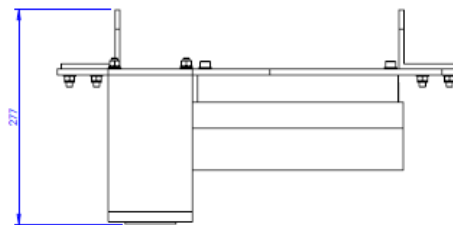

R2 Sonic 2024 Mounting Bracket

Key Features

Mounts with Schilling HD & UHD 3 frame

Specifications

Dimensions	480 x 520.5 x 277mm
Weight in air	19kg
Weight in water	11kg