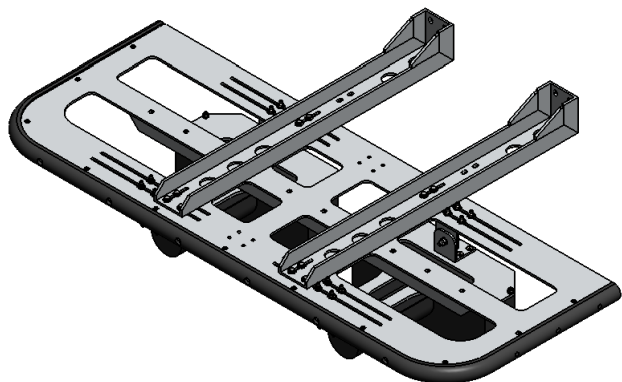

Multibeam Frame

HD & UHD3-R2Sonic 2024

This is the Dual Head multibeam frame for Schilling HD and UHD 3. It is easy to integrate with R2Sonic Brackets.

Specifications

Dimensions	1685 x 1012 x 414 mm
Weight in Air	67.5 kg
Weight in Water	23.5 kg