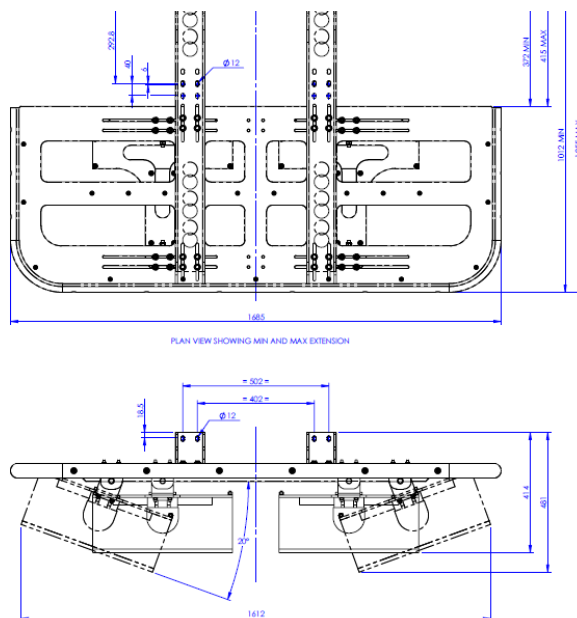

Multibeam Frame

HD & UHD3-R2Sonic 2024

This is the Dual Head multibeam frame for Schilling HD and UHD 3. It is easy to integrate with R2Sonic Brackets.

Specifications

Dimensions	1685 x 1012 x 414 mm
Weight in Air	67.5 kg
Weight in Water	23.5 kg