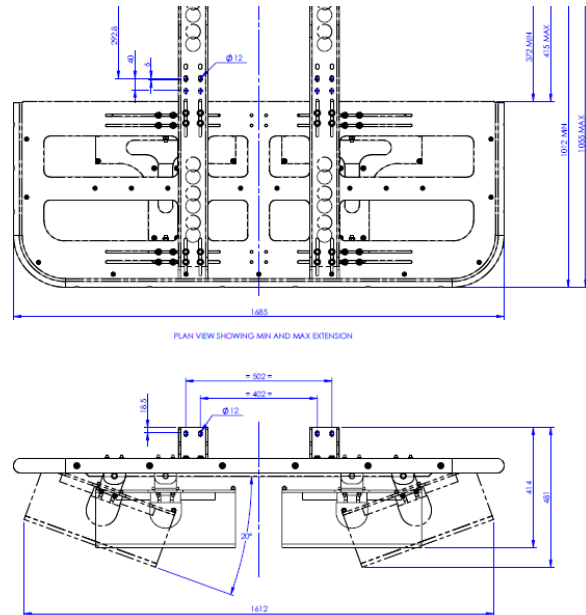

# Multibeam Frame

## HD & UHD3-R2 Sonic 2024

This is the Dual Head multibeam frame for Schilling HD and UHD 3. It is easy to integrate with R2 Sonic Brackets.

### Specifications

Dimensions	1685 x 1012 x 414 mm
Weight in Air	67.5 kg
Weight in Water	23.5 kg