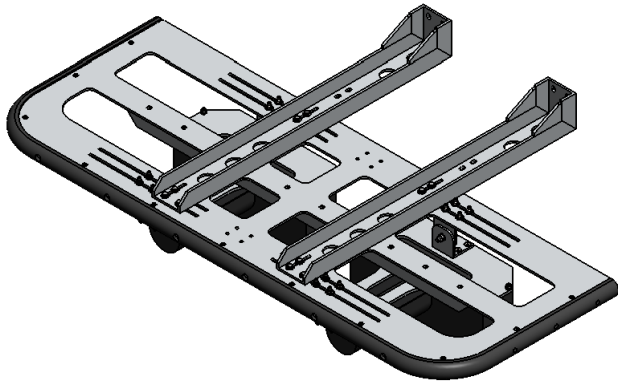

# Multibeam Frame

## HD & UHD3-R2 Sonic 2024

This is the Dual Head multibeam frame for Schilling HD and UHD 3. It is easy to integrate with R2 Sonic Brackets.

### Specifications

Dimensions	1685 x 1012 x 414 mm
Weight in Air	67.5 kg
Weight in Water	23.5 kg