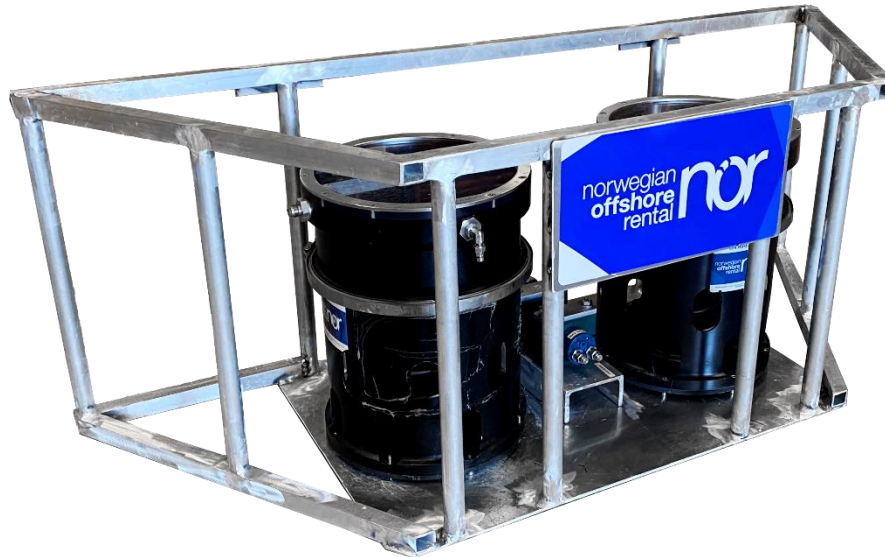

Injection Backpack

The NOR Backpack injection skid can be used for fluid injection up to 10 bar. It has a fluid capacity of 32 litres, and works with all fluids.

Features

Dimensions	161.5 x 68 x 61cm
Weight	78kg
Capacity 2 x 16 ltr Compensators	
Motor	OMM 8 motor
Max pressure	100 bar
Hydraulic connections	2x JIC 4
Pump	
Max output pressure	10 bar
Hydraulic connections	2x JIC 4