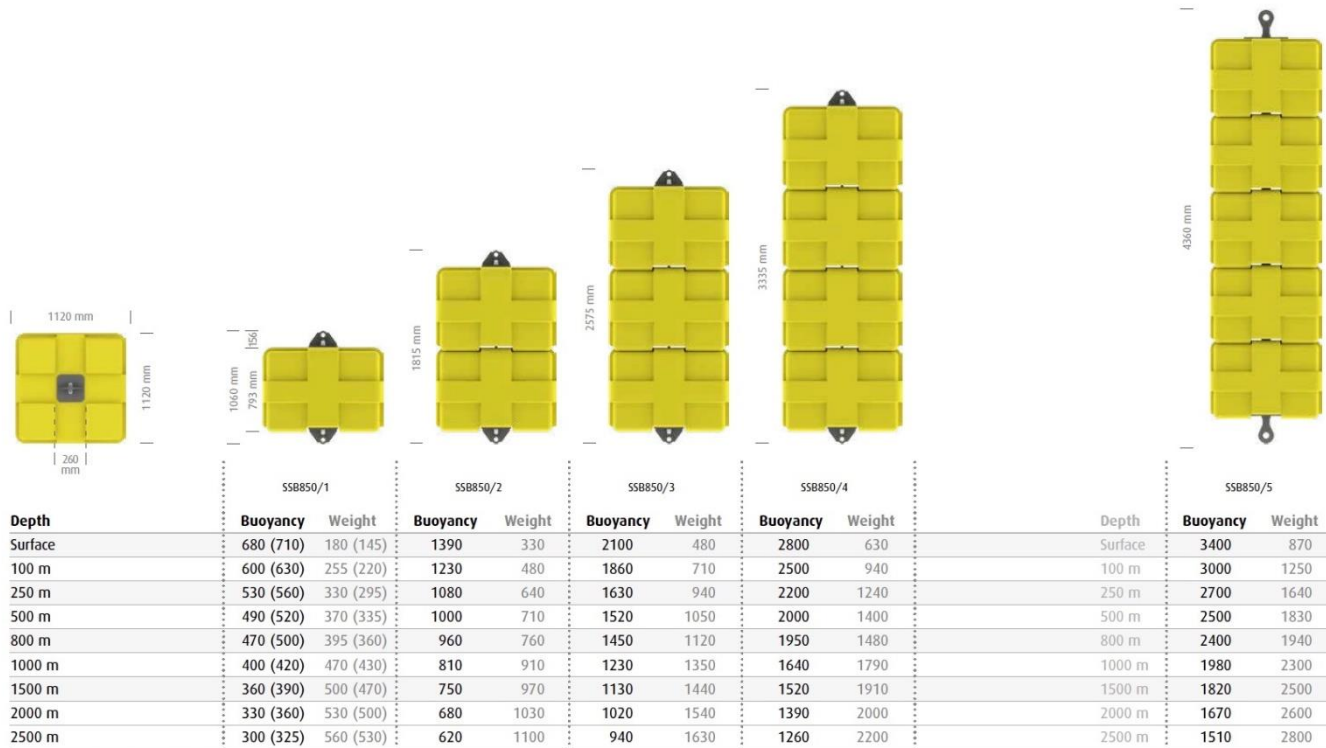

Subsea Support Buoy 850

The SSB850 series is a mid-range buoy, and can be delivered with between one to five elements mounted together. The element has a cross-profile shape allowing elements to fit into each other. Standard Pad eyes have a MBL of 22t for up to four elements. The buoy with five elements has a steelwork with MBL 40t. Standard color: bright yellow, optional: orange. Buoyancy figures are given seawater with a density of 1,025 kg/dm³. Weight figures are dry weight in air. Buoyancy figures are nominal net buoyancy.