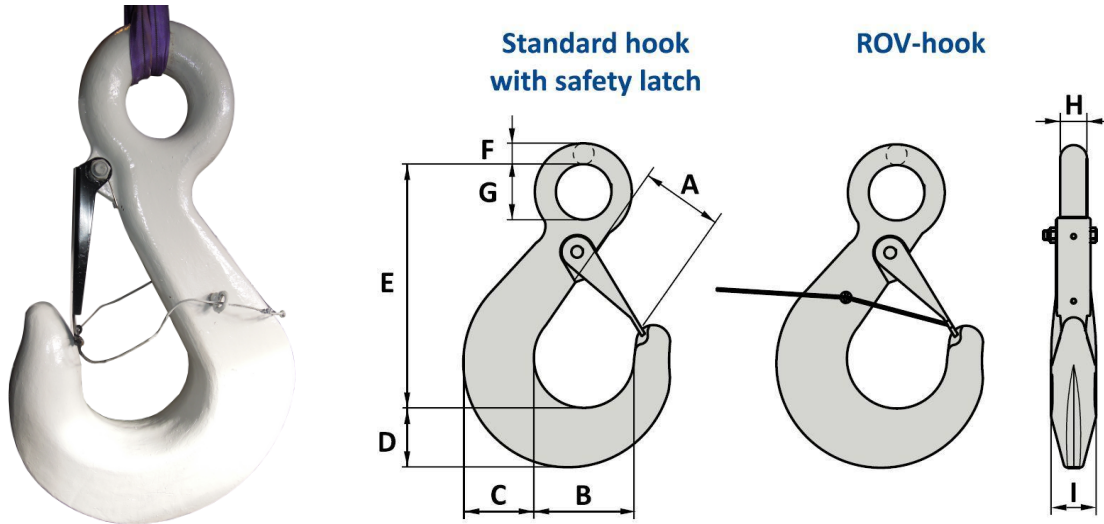

# ROV Eye Hook

ROV operated eye hooks for efficient subsea lifting operations.

The ROV Eye Hooks are safe and reliable when performing subsea lifting operations. The hooks are made from quenched and tempered alloy steel. The hooks are opened remotely by pulling the release wire. The safety factor is 4:1.