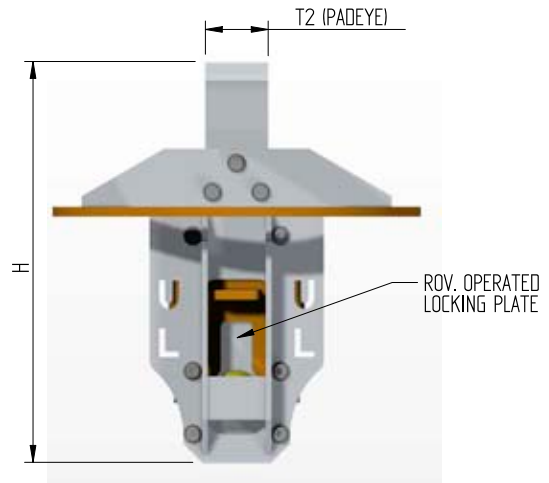

imenco
smart solutions

ROV Shackle

Our shackles range from the smallest practical size of 6.5T to the largest at 150T. The dimensions are equivalent to standard shackles of the same capacities, the pins and the opening width being the same, as are the Pad-eye dimensions, for example, a 12T standard shackle is a perfect fit to our 12T ROV operated shackle.

SHACKLE SIZE (WLL)	Pin Dia D1 (mm)	Inside Width A (mm)	Grab Ring Dia. D2 (mm)	Body Dim. (mm)			Top Padeye (mm)			O/A Length L (mm)	Dry Weight (Kg)
				W	T1	H	T2	D3	R		
6,5 T	25	36	270	75	60	230	30	27	45	330	14
12 T	35,1	50	300	102	80	300	45	36	50	375	18
17 T	41,4	60,5	340	125	90	350	52	42,5	55	420	30
25 T	51	73	380	156	110	415	65	53	65	502	44
35 T	57	83	380	172	115	428	70	59	71	556	52
55 T	70	105	420	205	135	485	95	72	85	644	82
85 T	83	127	550	250	160	565	115	85	105	793	145
150 T	108	165	700	325	210	735	150	110	130	1000	320

RELATIVE SHACKLE SIZES

The grab ring provides easy handling and mating up with the ROV manipulator arm.

The locking plate can be fitted with a “Monkey Fist” or similar arrangement for the ROV to pull on.

The lock/unlock positions are clearly machine marked on the front coverplate: L and U.

The Shackle body and most parts are made from High Tensile Stainless Steel;S165M.

The shackle pin is made from the same high tensile steel as standard shackle pins.