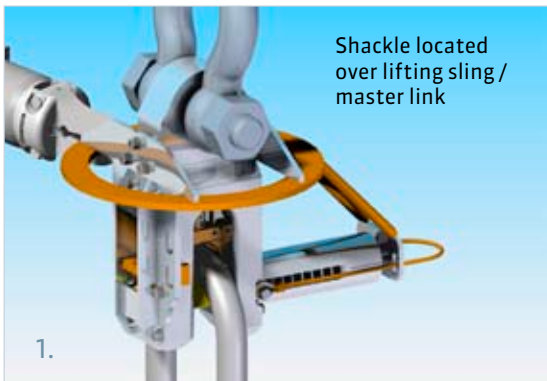

Imenco ROV Shackle

The Imenco ROV operated semi-automatic shackle has rapidly established itself as the industry standard. StatoilHydro has declared that Imenco's shackle shall be used in all splash zone related operations, due to its superior safety features, and ease of use.

imenco
smart solutions

ROV Shackle

Our shackles range from the smallest practical size of 6.5T to the largest at 150T. The dimensions are equivalent to standard shackles of the same capacities, the pins and the opening width being the same, as are the Pad-eye dimensions, for example, a 12T standard shackle is a perfect fit to our 12T ROV operated shackle.

RELATIVE SHACKLE SIZES

The grab ring provides easy handling and mating up with the ROV manipulator arm.

The locking plate can be fitted with a “Monkey Fist” or similar arrangement for the ROV to pull on.

The lock/unlock positions are clearly machine marked on the front coverplate: L and U.

The Shackle body and most parts are made from High Tensile Stainless Steel;S165M.

The shackle pin is made from the same high tensile steel as standard shackle pins.