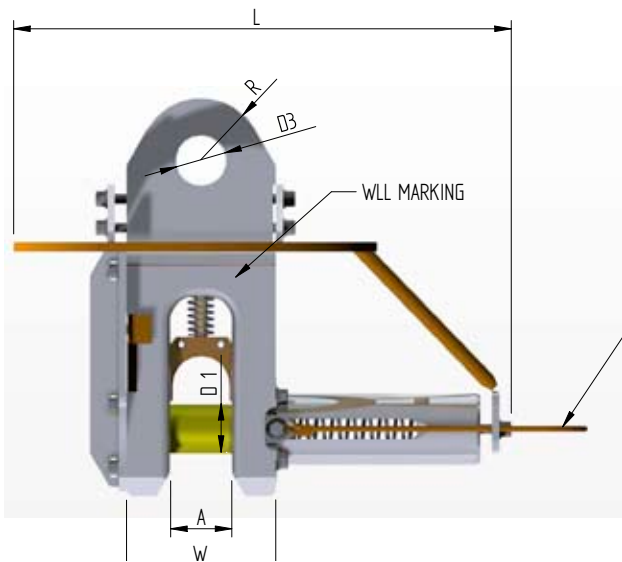

imenco
smart solutions

ROV Shackle

Our shackles range from the smallest practical size of 6.5T to the largest at 150T. The dimensions are equivalent to standard shackles of the same capacities, the pins and the opening width being the same, as are the Pad-eye dimensions, for example, a 12T standard shackle is a perfect fit to our 12T ROV operated shackle.

SHACKLE SIZE (WLL)	Pin Dia D1 (mm)	Inside Width A (mm)	Grab Ring Dia. D2 (mm)	Body Dim. (mm)			Top Padeye (mm)			O/A Length L (mm)	Dry Weight (Kg)
				W	T1	H	T2	D3	R		
6,5 T	25	36	270	75	60	230	30	27	45	330	14
12 T	35,1	50	300	102	80	300	45	36	50	375	18
17 T	41,4	60,5	340	125	90	350	52	42,5	55	420	30
25 T	51	73	380	156	110	415	65	53	65	502	44
35 T	57	83	380	172	115	428	70	59	71	556	52
55 T	70	105	420	205	135	485	95	72	85	644	82
85 T	83	127	550	250	160	565	115	85	105	793	145
150 T	108	165	700	325	210	735	150	110	130	1000	320

RELATIVE SHACKLE SIZES

The grab ring provides easy handling and mating up with the ROV manipulator arm.

The locking plate can be fitted with a “Monkey Fist” or similar arrangement for the ROV to pull on.

The lock/unlock positions are clearly machine marked on the front coverplate: L and U.

The Shackle body and most parts are made from High Tensile Stainless Steel;S165M.

The shackle pin is made from the same high tensile steel as standard shackle pins.