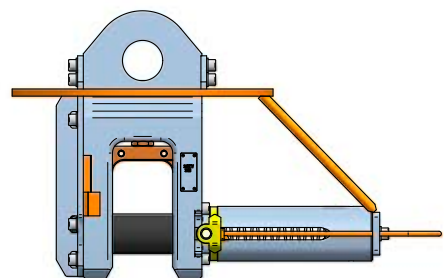

imenco
smart solutions

ROV Shackle

Our shackles range from the smallest practical size of 6.5T to the largest at 150T. The dimensions are equivalent to standard shackles of the same capacities, the pins and the opening width being the same, as are the Pad-eye dimensions, for example, a 12T standard shackle is a perfect fit to our 12T ROV operated shackle.

RELATIVE SHACKLE SIZES

The grab ring provides easy handling and mating up with the ROV manipulator arm.

The locking plate can be fitted with a “Monkey Fist” or similar arrangement for the ROV to pull on.

The lock/unlock positions are clearly machine marked on the front coverplate: L and U.

The Shackle body and most parts are made from High Tensile Stainless Steel;S165M.

The shackle pin is made from the same high tensile steel as standard shackle pins.

Please note:the standard shackle as illustrated is optional.

55 T WLL

85 T WLL

150 T WLL

DHR BERGALMBRYÅ

SOME OF OUR REFERENCES :

Imenco AS | Haugesund - Bergen | Stoltenberggt. 1 | 5527 Haugesund
Tel. +47 52 86 41 00 | www.imenco.no