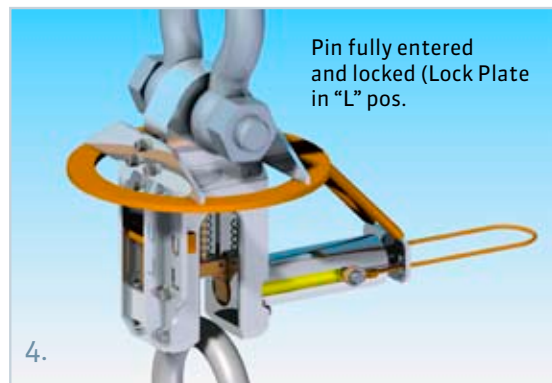

Imenco ROV Shackle

The Imenco ROV operated semi-automatic shackle has rapidly established itself as the industry standard. StatoilHydro has declared that Imenco's shackle shall be used in all splash zone related operations, due to its superior safety features, and ease of use.

imenco
smart solutions

ROV Shackle

Our shackles range from the smallest practical size of 6.5T to the largest at 150T. The dimensions are equivalent to standard shackles of the same capacities, the pins and the opening width being the same, as are the Pad-eye dimensions, for example, a 12T standard shackle is a perfect fit to our 12T ROV operated shackle.

RELATIVE SHACKLE SIZES

The grab ring provides easy handling and mating up with the ROV manipulator arm.

The locking plate can be fitted with a “Monkey Fist” or similar arrangement for the ROV to pull on.

The lock/unlock positions are clearly machine marked on the front coverplate: L and U.

The Shackle body and most parts are made from High Tensile Stainless Steel;S165M.

The shackle pin is made from the same high tensile steel as standard shackle pins.