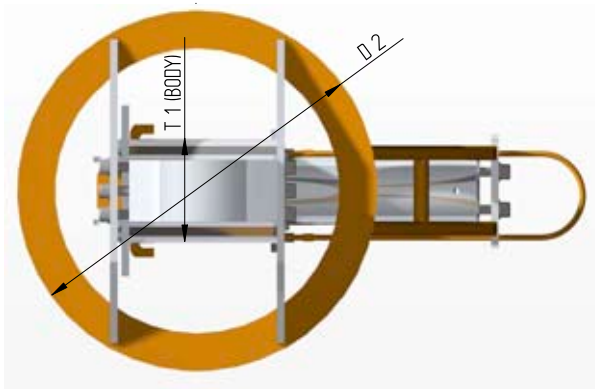

imenco
smart solutions

ROV Shackle

Our shackles range from the smallest practical size of 6.5T to the largest at 150T. The dimensions are equivalent to standard shackles of the same capacities, the pins and the opening width being the same, as are the Pad-eye dimensions, for example, a 12T standard shackle is a perfect fit to our 12T ROV operated shackle.

SHACKLE SIZE (WLL)	Pin Dia D1 (mm)	Inside Width A (mm)	Grab Ring Dia. D2 (mm)	Body Dim. (mm)			Top Padeye (mm)			O/A Length L (mm)	Dry Weight (Kg)
				W	T1	H	T2	D3	R		
6,5 T	25	36	270	75	60	230	30	27	45	330	14
12 T	35,1	50	300	102	80	300	45	36	50	375	18
17 T	41,4	60,5	340	125	90	350	52	42,5	55	420	30
25 T	51	73	380	156	110	415	65	53	65	502	44
35 T	57	83	380	172	115	428	70	59	71	556	52
55 T	70	105	420	205	135	485	95	72	85	644	82
85 T	83	127	550	250	160	565	115	85	105	793	145
150 T	108	165	700	325	210	735	150	110	130	1000	320

RELATIVE SHACKLE SIZES

The grab ring provides easy handling and mating up with the ROV manipulator arm.

The locking plate can be fitted with a “Monkey Fist” or similar arrangement for the ROV to pull on.

The lock/unlock positions are clearly machine marked on the front coverplate: L and U.

The Shackle body and most parts are made from High Tensile Stainless Steel;S165M.

The shackle pin is made from the same high tensile steel as standard shackle pins.