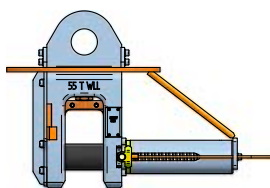

The grab ring provides easy handling and mating up with the ROV manipulator arm.

The locking plate can be fitted with a “Monkey Fist” or similar arrangement for the ROV to pull on.

The lock/unlock positions are clearly machine marked on the front coverplate: L and U.

The Shackle body and most parts are made from High Tensile Stainless Steel;S165M.

The shackle pin is made from the same high tensile steel as standard shackle pins.

Please note:the standard shackle as illustrated is optional.

55 T WLL