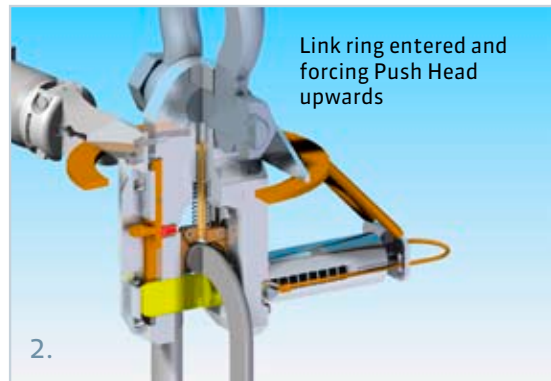

Imenco ROV Shackle

The Imenco ROV operated semi-automatic shackle has rapidly established itself as the industry standard. StatoilHydro has declared that Imenco's shackle shall be used in all splash zone related operations, due to its superior safety features, and ease of use.

imenco
smart solutions

ROV Shackle

Our shackles range from the smallest practical size of 6.5T to the largest at 150T. The dimensions are equivalent to standard shackles of the same capacities, the pins and the opening width being the same, as are the Pad-eye dimensions, for example, a 12T standard shackle is a perfect fit to our 12T ROV operated shackle.

RELATIVE SHACKLE SIZES

The grab ring provides easy handling and mating up with the ROV manipulator arm.

The locking plate can be fitted with a “Monkey Fist” or similar arrangement for the ROV to pull on.

The lock/unlock positions are clearly machine marked on the front coverplate: L and U.

The Shackle body and most parts are made from High Tensile Stainless Steel;S165M.

The shackle pin is made from the same high tensile steel as standard shackle pins.