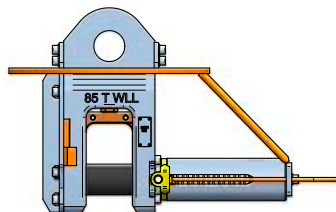

SHACKLE SIZE (WLL)	Pin Dia D1 (mm)	Inside Width A (mm)	Grab Ring Dia. D2 (mm)	Body Dim. (mm)			Top Padeye (mm)			O/A Length L (mm)	Dry Weight (Kg)
				W	T1	H	T2	D3	R		
6,5 T	25	36	270	75	60	230	30	27	45	330	14
12 T	35,1	50	300	102	80	300	45	36	50	375	18
17 T	41,4	60,5	340	125	90	350	52	42,5	55	420	30
25 T	51	73	380	156	110	415	65	53	65	502	44
35 T	57	83	380	172	115	428	70	59	71	556	52
55 T	70	105	420	205	135	485	95	72	85	644	82
85 T	83	127	550	250	160	565	115	85	105	793	145
150 T	108	165	700	325	210	735	150	110	130	1000	320

RELATIVE SHACKLE SIZES

The grab ring provides easy handling and mating up with the ROV manipulator arm.

The locking plate can be fitted with a “Monkey Fist” or similar arrangement for the ROV to pull on.

The lock/unlock positions are clearly machine marked on the front coverplate: L and U.

The Shackle body and most parts are made from High Tensile Stainless Steel;S165M.

The shackle pin is made from the same high tensile steel as standard shackle pins.

Please note:the standard shackle as illustrated is optional.

55 T WLL

85 T WLL

150 T WLL

DHR BERGALMBRYÅ

SOME OF OUR REFERENCES :

Imenco AS | Haugesund - Bergen | Stoltenberggt. 1 | 5527 Haugesund
Tel. +47 52 86 41 00 | www.imenco.no