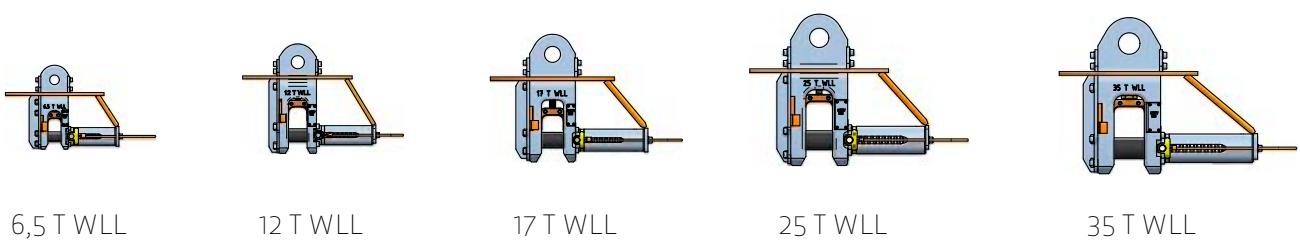

imenco
smart solutions

ROV Shackle

Our shackles range from the smallest practical size of 6.5T to the largest at 150T. The dimensions are equivalent to standard shackles of the same capacities, the pins and the opening width being the same, as are the Pad-eye dimensions, for example, a 12T standard shackle is a perfect fit to our 12T ROV operated shackle.

SHACKLE SIZE (WLL)	Pin Dia D1 (mm)	Inside Width A (mm)	Grab Ring Dia. D2 (mm)	Body Dim. (mm)			Top Padeye (mm)			O/A Length L (mm)	Dry Weight (Kg)
				W	T1	H	T2	D3	R		
6,5 T	25	36	270	75	60	230	30	27	45	330	14
12 T	35,1	50	300	102	80	300	45	36	50	375	18
17 T	41,4	60,5	340	125	90	350	52	42,5	55	420	30
25 T	51	73	380	156	110	415	65	53	65	502	44
35 T	57	83	380	172	115	428	70	59	71	556	52
55 T	70	105	420	205	135	485	95	72	85	644	82
85 T	83	127	550	250	160	565	115	85	105	793	145
150 T	108	165	700	325	210	735	150	110	130	1000	320

RELATIVE SHACKLE SIZES

The grab ring provides easy handling and mating up with the ROV manipulator arm.

The locking plate can be fitted with a “Monkey Fist” or similar arrangement for the ROV to pull on.

The lock/unlock positions are clearly machine marked on the front coverplate: L and U.

The Shackle body and most parts are made from High Tensile Stainless Steel;S165M.

The shackle pin is made from the same high tensile steel as standard shackle pins.