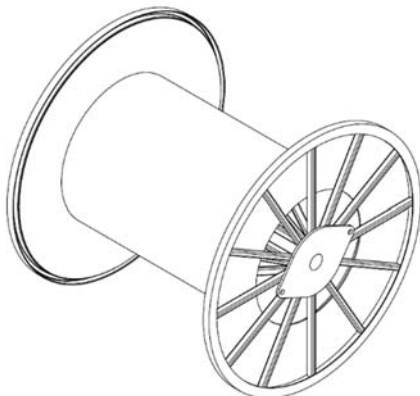

Cable / Wire Reels

We have a large fleet of cable / wire reels available for rental and purchase. The reels are delivered together with a cradle for easy handling onshore. The reels are certified by DNV.

Reel type 1 – steel lagging reel w/ exit ramp

- Flange dia: 3 367mm
- Drum dia: 1 525mm
- Traverse: 2 438mm
- SWL: 39.7Te

Reel type 2 – 4 flange lagging reel

- Flange dia: 3 867mm
- Drum dia: 1 525mm
- OA length: 2 654mm
- Traverse: 1 880mm
- SWL: 39.7Te

Reel type 3 – 6 flange lagging reel

- Flange dia: 3 367mm
- Drum dia: 1 525mm
- Drum width: 2 438mm
- Traverse 1: 762mm
- Traverse 2: 762mm
- SWL: 39.7Te