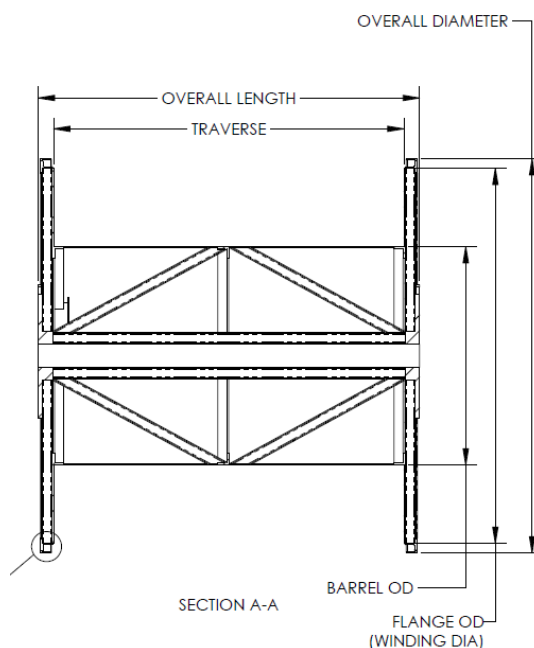

Reel type 1 – steel lagging reel w/ exit ramp

- Flange dia: 3 367mm
- Drum dia: 1 525mm
- Traverse: 2 438mm
- SWL: 39.7Te

Reel type 2 – 4 flange lagging reel

- Flange dia: 3 867mm
- Drum dia: 1 525mm
- OA length: 2 654mm
- Traverse: 1 880mm
- SWL: 39.7Te

Reel type 3 – 6 flange lagging reel

- Flange dia: 3 367mm
- Drum dia: 1 525mm
- Drum width: 2 438mm
- Traverse 1: 762mm
- Traverse 2: 762mm
- SWL: 39.7Te