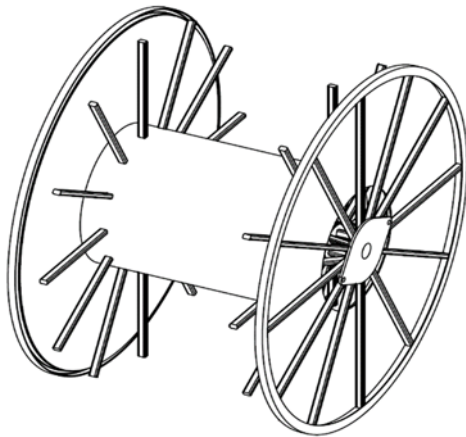

Cable / Wire Reels

We have a large fleet of cable / wire reels available for rental and purchase. The reels are delivered together with a cradle for easy handling onshore. The reels are certified by DNV.

Reel type 1 – steel lagging reel w/ exit ramp

- Flange dia: 3 367mm
- Drum dia: 1 525mm
- Traverse: 2 438mm
- SWL: 39.7Te

Reel type 2 – 4 flange lagging reel

- Flange dia: 3 867mm
- Drum dia: 1 525mm
- OA length: 2 654mm
- Traverse: 1 880mm
- SWL: 39.7Te