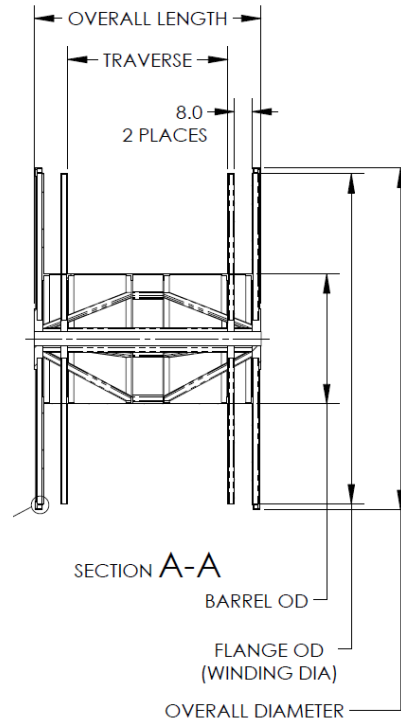

Reel type 1 – steel lagging reel w/ exit ramp

- Flange dia: 3 367mm
- Drum dia: 1 525mm
- Traverse: 2 438mm
- SWL: 39.7Te

Reel type 2 – 4 flange lagging reel

- Flange dia: 3 867mm
- Drum dia: 1 525mm
- OA length: 2 654mm
- Traverse: 1 880mm
- SWL: 39.7Te

Reel type 3 – 6 flange lagging reel

- Flange dia: 3 367mm
- Drum dia: 1 525mm
- Drum width: 2 438mm
- Traverse 1: 762mm
- Traverse 2: 762mm
- SWL: 39.7Te